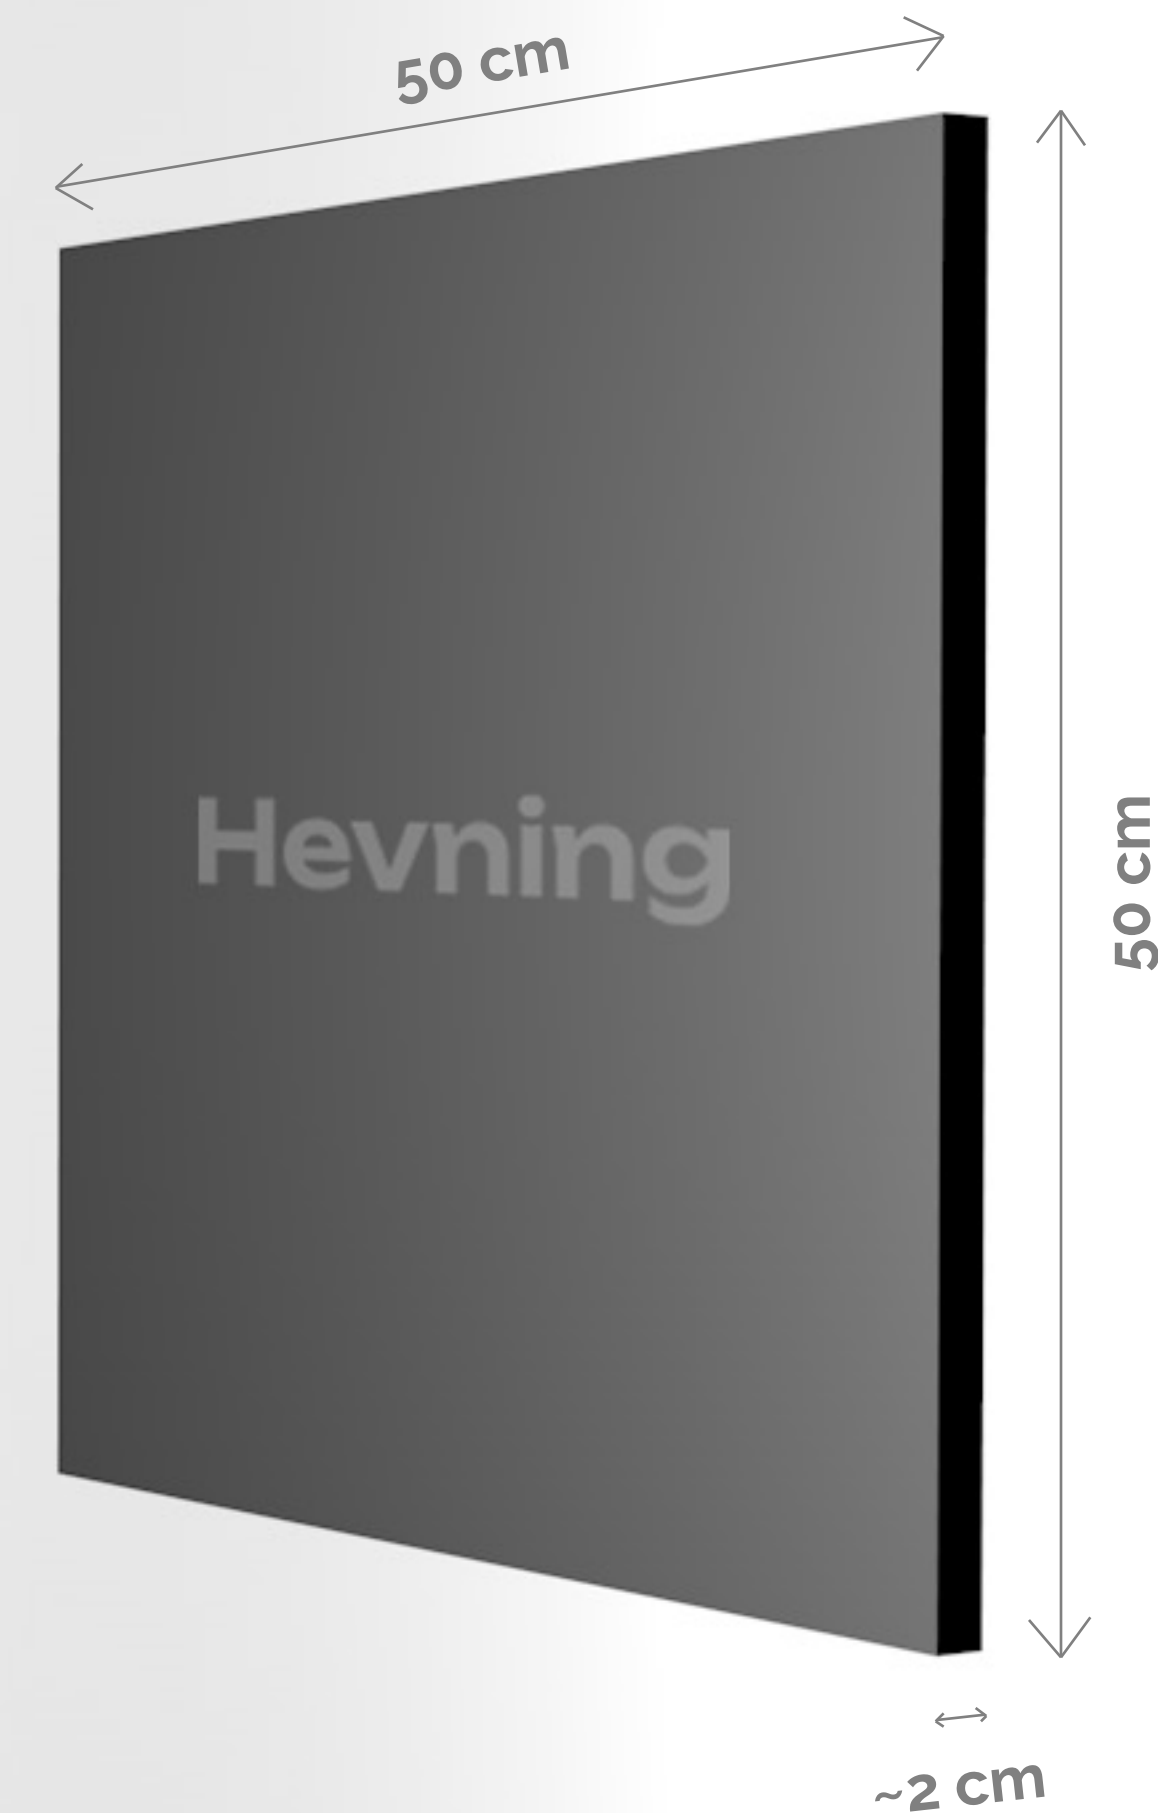

# Technical Sheet - 3D panels

<i>Dimensions</i>	50cm X 50cm X ~2cm
<i>Material</i>	100% Plaster
<i>Color</i>	White
<i>Water resistance</i>	Yes (without deformation)
<i>Fire resistance</i>	Yes (M1 standard)
<i>Weight</i>	~7kg (~22kg/m <sup>2</sup> )
<i>Painting</i>	Yes (high adhesion)
<i>Type of Finish</i>	High finish
<i>Drawing repetition</i>	Yes (without distinction)

# Leafs Model

**4x for 1m<sup>2</sup>**